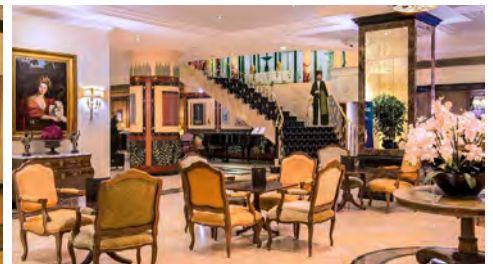

MEETING & EVENTS - 3RD FLOOR

	AREA		CEILING HEIGHT	THEATRE	CLASSROOM	"U" SHAPE	CABARET	COCKTAIL	BANQUET table 12 pax	BUFFET table 12 pax	BOARDROOM
	m ²	ft ²									
VAN GOGH	31	334	2.90	---	---	---	---	---	---	---	114
PICASSO	58	626	2.84	40	36	24	18	40	36	36	24
RAFAELLO	58	626	2.84	40	36	24	18	40	36	36	24
MEDINA	61	658	2.90	40	36	24	18	40	36	36	24

RISTORANTE "IL GATOPARDO"

	AREA	CEILING HEIGHT	THEATRE	CLASSROOM	"U" SHAPE	CABARET	COCKTAIL	BANQUET table 12 pax	BUFFET table 12 pax	BOARDROOM
RESTAURANT (1)	119	626	2.85	---	---	---	---	80	50	24
TERRACE(2)	117	626	2.85	---	---	---	100	80	60	30
(1+2)	236	626	---	---	---	---	200	160	110	---

MEETING & EVENTS - LOBBY

	AREA		CEILING HEIGHT	THEATRE	CLASSROOM	"U" SHAPE	CABARET	COCKTAIL	BANQUET table 12 pax	BUFFET table 12 pax	BOARDROOM
	m ²	ft ²									
ALGARVE	30	324	2.90	---	---	---	---	---	---	---	---
LISBOA	32	345	2.90	---	---	---	---	---	---	---	---
VILAMOURA	45	486	2.90	---	---	---	---	---	---	---	12
MADEIRA	23	248	2.90	---	---	---	---	---	---	---	12