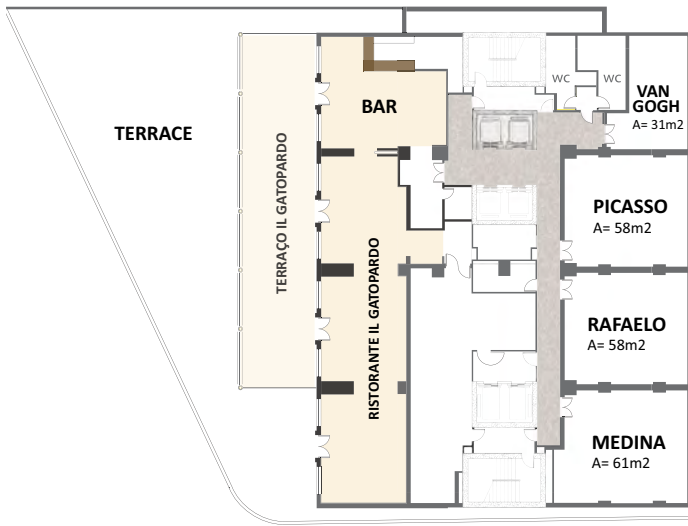

Dom Pedro Lisboa

BUSINESS & LEISURE HOTEL

MEETING & EVENTS - CAPACITIES

www.dompedro.com

MEETING & EVENTS - 1ST FLOOR

	AREA		CEILING HEIGHT	THEATRE	CLASSROOM	"U" SHAPE	CABARET	COCKTAIL	BANQUET table 12 pax	BUFFET table 12 pax	BOARDROOM
	m2	ft2									
VERDI	370	3.99	3.89	400	235	99	132	400	252	216	114
PUCCHINI (1)	130	1.40	3.27	100	70	36	42	120	96	84	42
ROSSINI (2)	90	972	3.27	50	48	30	24	100	60	48	36
BELLINI (3)	78	842	3.27	40	24	18	18	35	48	36	22
(1 + 2)	196	2.12	3.27	78	---	---	66	200	156	132	---
(2 + 3)	145	1.58	3.27	66	---	---	42	140	108	84	---
OPERA (1+2+3)	298	3.22	3.27	110	---	---	90	300	204	180	---

MEETING & EVENTS - 2ND FLOOR

	AREA		CEILING HEIGHT	THEATRE	CLASSROOM	"U" SHAPE	CABARET	COCKTAIL	BANQUET table 12 pax	BUFFET table 12 pax	BOARDROOM
	m2	ft2									
MOZART	137	1.48	2.47	110	60	36	30	100	96	60	36
BIZET	73	788	2.47	50	36	24	18	40	48	36	24
CHOPIN	144	1.55	2.49	110	72	42	36	100	96	72	42
WAGNER	68	734	2.39	50	24	18	18	40	48	36	24
STRAUSS	117	1.26	2.50	110	63	36	30	100	84	60	36

MEETING & EVENTS - 3RD FLOOR

	AREA		CEILING HEIGHT	THEATRE	CLASSROOM	"U" SHAPE	CABARET	COCKTAIL	BANQUET table 12 pax	BUFFET table 12 pax	BOARDROOM
	m ²	ft ²									
VAN GOGH	31	334	2.90	---	---	---	---	---	---	---	114
PICASSO	58	626	2.84	40	36	24	18	40	36	36	24
RAFAELLO	58	626	2.84	40	36	24	18	40	36	36	24
MEDINA	61	658	2.90	40	36	24	18	40	36	36	24

RISTORANTE "IL GATOPARDO"

	AREA	CEILING HEIGHT	THEATRE	CLASSROOM	"U" SHAPE	CABARET	COCKTAIL	BANQUET table 12 pax	BUFFET table 12 pax	BOARDROOM
RESTAURANT (1)	119	626	2.85	---	---	---	---	80	50	24
TERRACE(2)	117	626	2.85	---	---	---	100	80	60	30
(1+2)	236	626	---	---	---	---	200	160	110	---