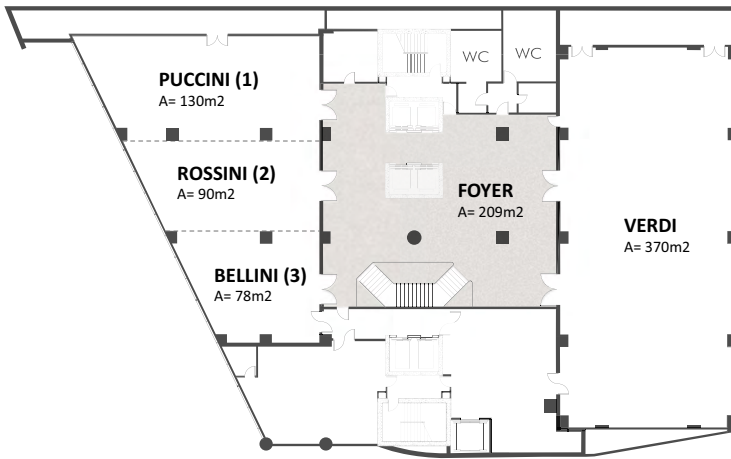

Dom Pedro Lisboa

BUSINESS & LEISURE HOTEL

MEETING & EVENTS - CAPACITIES

www.dompedro.com

MEETING & EVENTS - 1ST FLOOR

	AREA		CEILING HEIGHT	THEATRE	CLASSROOM	"U" SHAPE	CABARET	COCKTAIL	BANQUET table 12 pax	BUFFET table 12 pax	BOARDROOM
	m2	ft2									
VERDI	370	3.99	3.89	400	235	99	132	400	252	216	114
PUCCHINI (1)	130	1.40	3.27	100	70	36	42	120	96	84	42
ROSSINI (2)	90	972	3.27	50	48	30	24	100	60	48	36
BELLINI (3)	78	842	3.27	40	24	18	18	35	48	36	22
(1 + 2)	196	2.12	3.27	78	---	---	66	200	156	132	---
(2 + 3)	145	1.58	3.27	66	---	---	42	140	108	84	---
OPERA (1+2+3)	298	3.22	3.27	110	---	---	90	300	204	180	---

MEETING & EVENTS - 2ND FLOOR

	AREA		CEILING HEIGHT	THEATRE	CLASSROOM	"U" SHAPE	CABARET	COCKTAIL	BANQUET table 12 pax	BUFFET table 12 pax	BOARDROOM
	m2	ft2									
MOZART	137	1.48	2.47	110	60	36	30	100	96	60	36
BIZET	73	788	2.47	50	36	24	18	40	48	36	24
CHOPIN	144	1.55	2.49	110	72	42	36	100	96	72	42
WAGNER	68	734	2.39	50	24	18	18	40	48	36	24
STRAUSS	117	1.26	2.50	110	63	36	30	100	84	60	36

MEETING & EVENTS - 3RD FLOOR

	AREA		CEILING HEIGHT	THEATRE	CLASSROOM	"U" SHAPE	CABARET	COCKTAIL	BANQUET table 12 pax	BUFFET table 12 pax	BOARDROOM
	m ²	ft ²									
VAN GOGH	31	334	2.90	---	---	---	---	---	---	---	114
PICASSO	58	626	2.84	40	36	24	18	40	36	36	24
RAFAELLO	58	626	2.84	40	36	24	18	40	36	36	24
MEDINA	61	658	2.90	40	36	24	18	40	36	36	24

RISTORANTE "IL GATOPARDO"

	AREA	CEILING HEIGHT	THEATRE	CLASSROOM	"U" SHAPE	CABARET	COCKTAIL	BANQUET table 12 pax	BUFFET table 12 pax	BOARDROOM
RESTAURANT (1)	119	626	2.85	---	---	---	---	80	50	24
TERRACE(2)	117	626	2.85	---	---	---	100	80	60	30
(1+2)	236	626	---	---	---	---	200	160	110	---