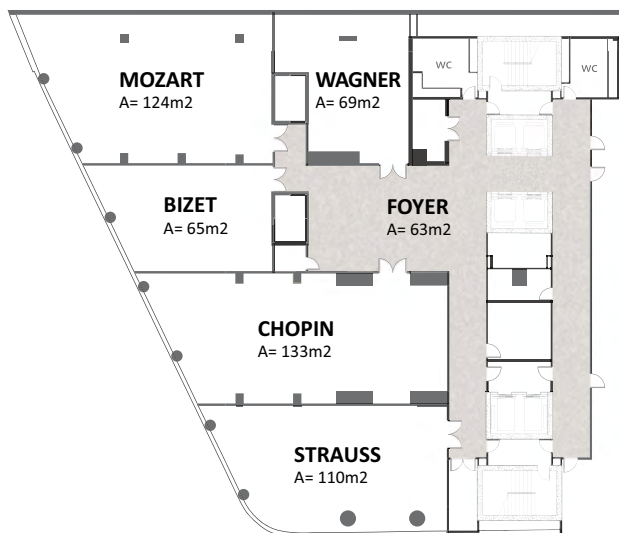

Dom Pedro Lisboa

BUSINESS & LEISURE HOTEL

MEETING & EVENTS - CAPACITIES

www.dompedro.com

MEETING & EVENTS - 1ST FLOOR

	AREA		CEILING HEIGHT	THEATRE	CLASSROOM	"U" SHAPE	CABARET	COCKTAIL	BANQUET table 12 pax	BUFFET table 12 pax	BOARDROOM
	m2	ft2									
VERDI	370	3.99	3.89	400	235	99	132	400	252	216	114
PUCCHINI (1)	130	1.40	3.27	100	70	36	42	120	96	84	42
ROSSINI (2)	90	972	3.27	50	48	30	24	100	60	48	36
BELLINI (3)	78	842	3.27	40	24	18	18	35	48	36	22
(1 + 2)	196	2.12	3.27	78	---	---	66	200	156	132	---
(2 + 3)	145	1.58	3.27	66	---	---	42	140	108	84	---
OPERA (1+2+3)	298	3.22	3.27	110	---	---	90	300	204	180	---

MEETING & EVENTS - 2ND FLOOR

	AREA		CEILING HEIGHT	THEATRE	CLASSROOM	"U" SHAPE	CABARET	COCKTAIL	BANQUET table 12 pax	BUFFET table 12 pax	BOARDROOM
	m2	ft2									
MOZART	137	1.48	2.47	110	60	36	30	100	96	60	36
BIZET	73	788	2.47	50	36	24	18	40	48	36	24
CHOPIN	144	1.55	2.49	110	72	42	36	100	96	72	42
WAGNER	68	734	2.39	50	24	18	18	40	48	36	24
STRAUSS	117	1.26	2.50	110	63	36	30	100	84	60	36

MEETING & EVENTS - 3RD FLOOR

	AREA		CEILING HEIGHT	THEATRE	CLASSROOM	"U" SHAPE	CABARET	COCKTAIL	BANQUET table 12 pax	BUFFET table 12 pax	BOARDROOM
	m ²	ft ²									
VAN GOGH	31	334	2.90	---	---	---	---	---	---	---	114
PICASSO	58	626	2.84	40	36	24	18	40	36	36	24
RAFAELLO	58	626	2.84	40	36	24	18	40	36	36	24
MEDINA	61	658	2.90	40	36	24	18	40	36	36	24

RISTORANTE "IL GATOPARDO"

	AREA	CEILING HEIGHT	THEATRE	CLASSROOM	"U" SHAPE	CABARET	COCKTAIL	BANQUET table 12 pax	BUFFET table 12 pax	BOARDROOM
RESTAURANT (1)	119	626	2.85	---	---	---	---	80	50	24
TERRACE(2)	117	626	2.85	---	---	---	100	80	60	30
(1+2)	236	626	---	---	---	---	200	160	110	---